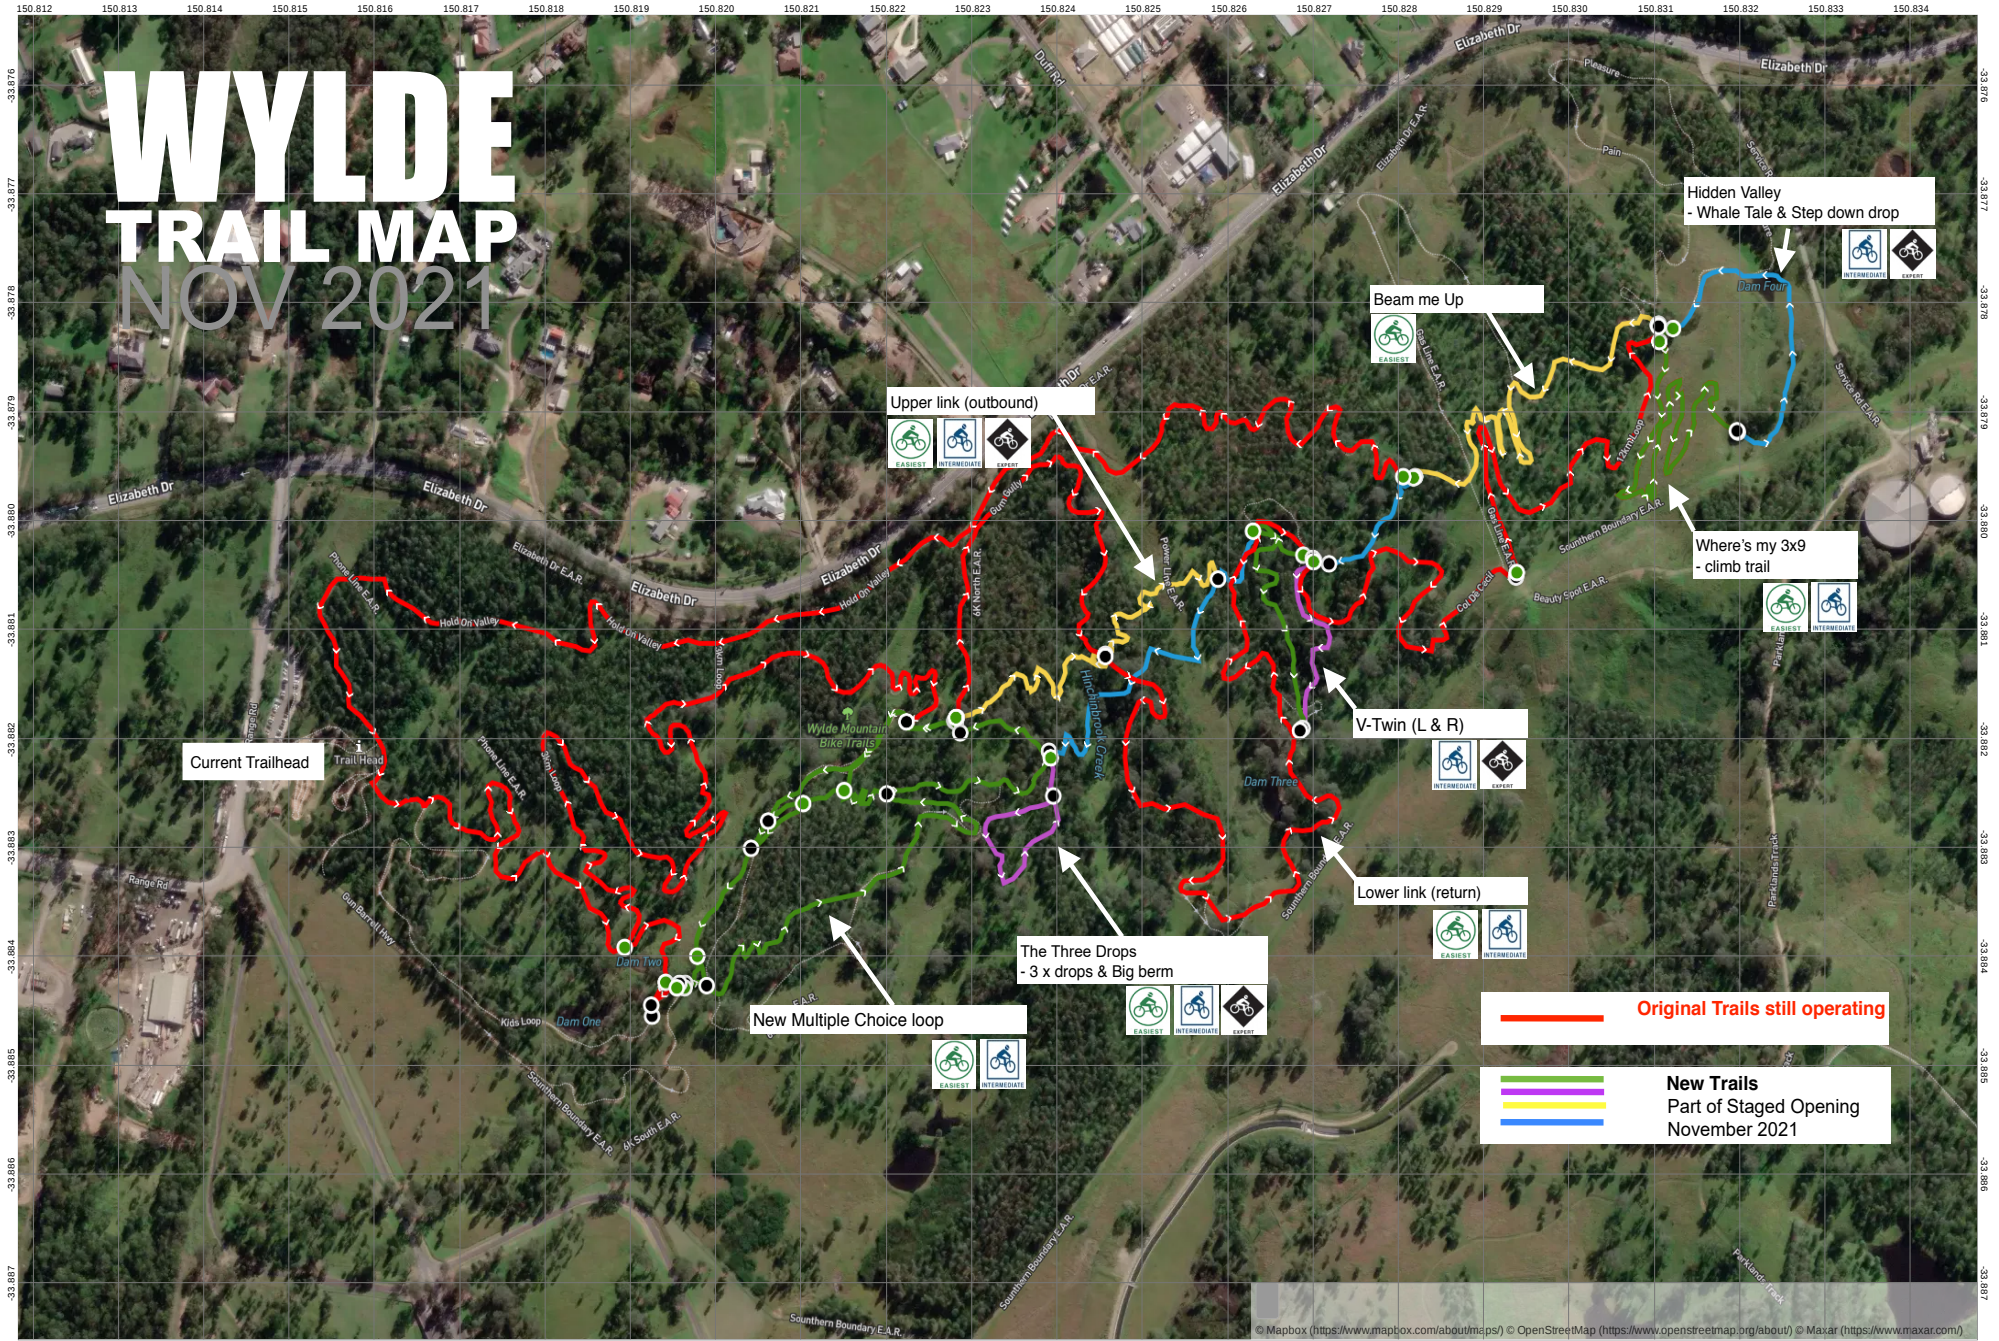

# WYLDE TRAIL MAP NOV 2021

Current Trailhead

Upper link (outbound)

Beam me Up

Hidden Valley  
- Whale Tale & Step down drop

Where's my 3x9  
- climb trail

V-Twin (L & R)

Lower link (return)

The Three Drops  
- 3 x drops & Big berm

New Multiple Choice loop

Original Trails still operating

New Trails  
Part of Staged Opening  
November 2021

© Mapbox (https://www.mapbox.com/about/maps/) © OpenStreetMap (https://www.openstreetmap.org/about) © Maxar (https://www.maxar.com/)